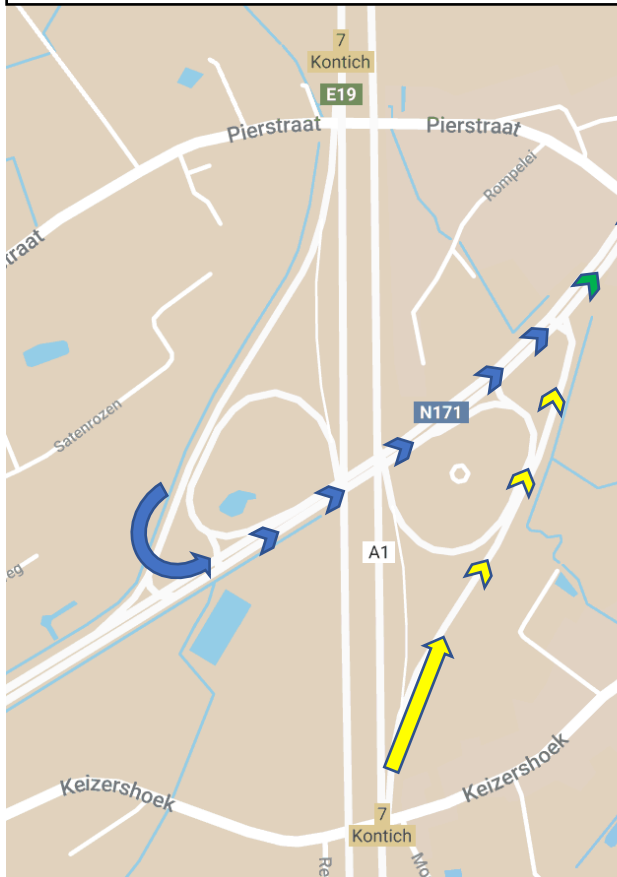

#### Xplore Group Test Center from Antwerp From Antwerp to the Xplore Group Test Center:

E19 (direction Brussels) Exit Kontich, Aartselaar.  
Go left at the exit straight forward, passing 3 traffic lights.  
Go right at the restaurant 'Papaver' (Villermontstraat),  
Take the first one left to enter the parking.  
You will find the Test Center in the last building on the left.

#### Xplore Group Test Center from Brussels From Brussels to the Xplore Group Test Center:

E19 (direction Antwerp) Exit Kontich, Aartselaar.  
Go right at the exit straight forward, passing 3 traffic lights.  
Go right at the restaurant 'Papaver' (Villermontstraat),  
Take the first one left to enter the parking.  
You will find the test center in the last building on the left.